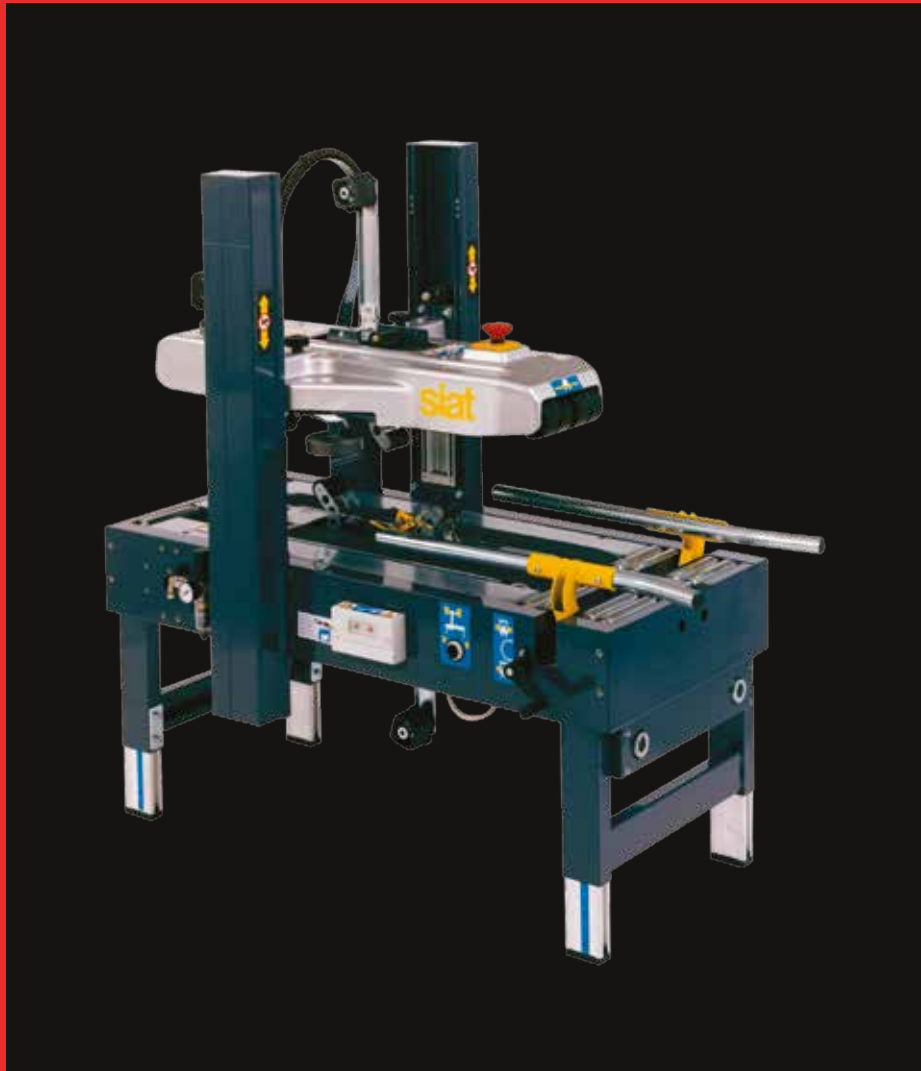

SR4 Carton Sealer

Semi-automatic, top and bottom drive,
random carton sealer.

Specification

- Safety emergency stop
- 240v or 415v 10 amp 4 pin standard
- Compressed air required

Options

- Castors
- Gravity conveyor options
- Top and bottom sealing; top seal only or bottom seal only

Warranty

All CPS equipment carries a 12 month (single shift)
warranty (parts and labour) given normal wear and tear

Carton Sizes Range (mm)

	L	W	H
Min.	150	140	110
Max.	Inf.	500	500

Victoria

5/19 Enterprise Drive
Bundoora, VIC 3083
Australia
T (03) 9474 3700
F (03) 9466 7625