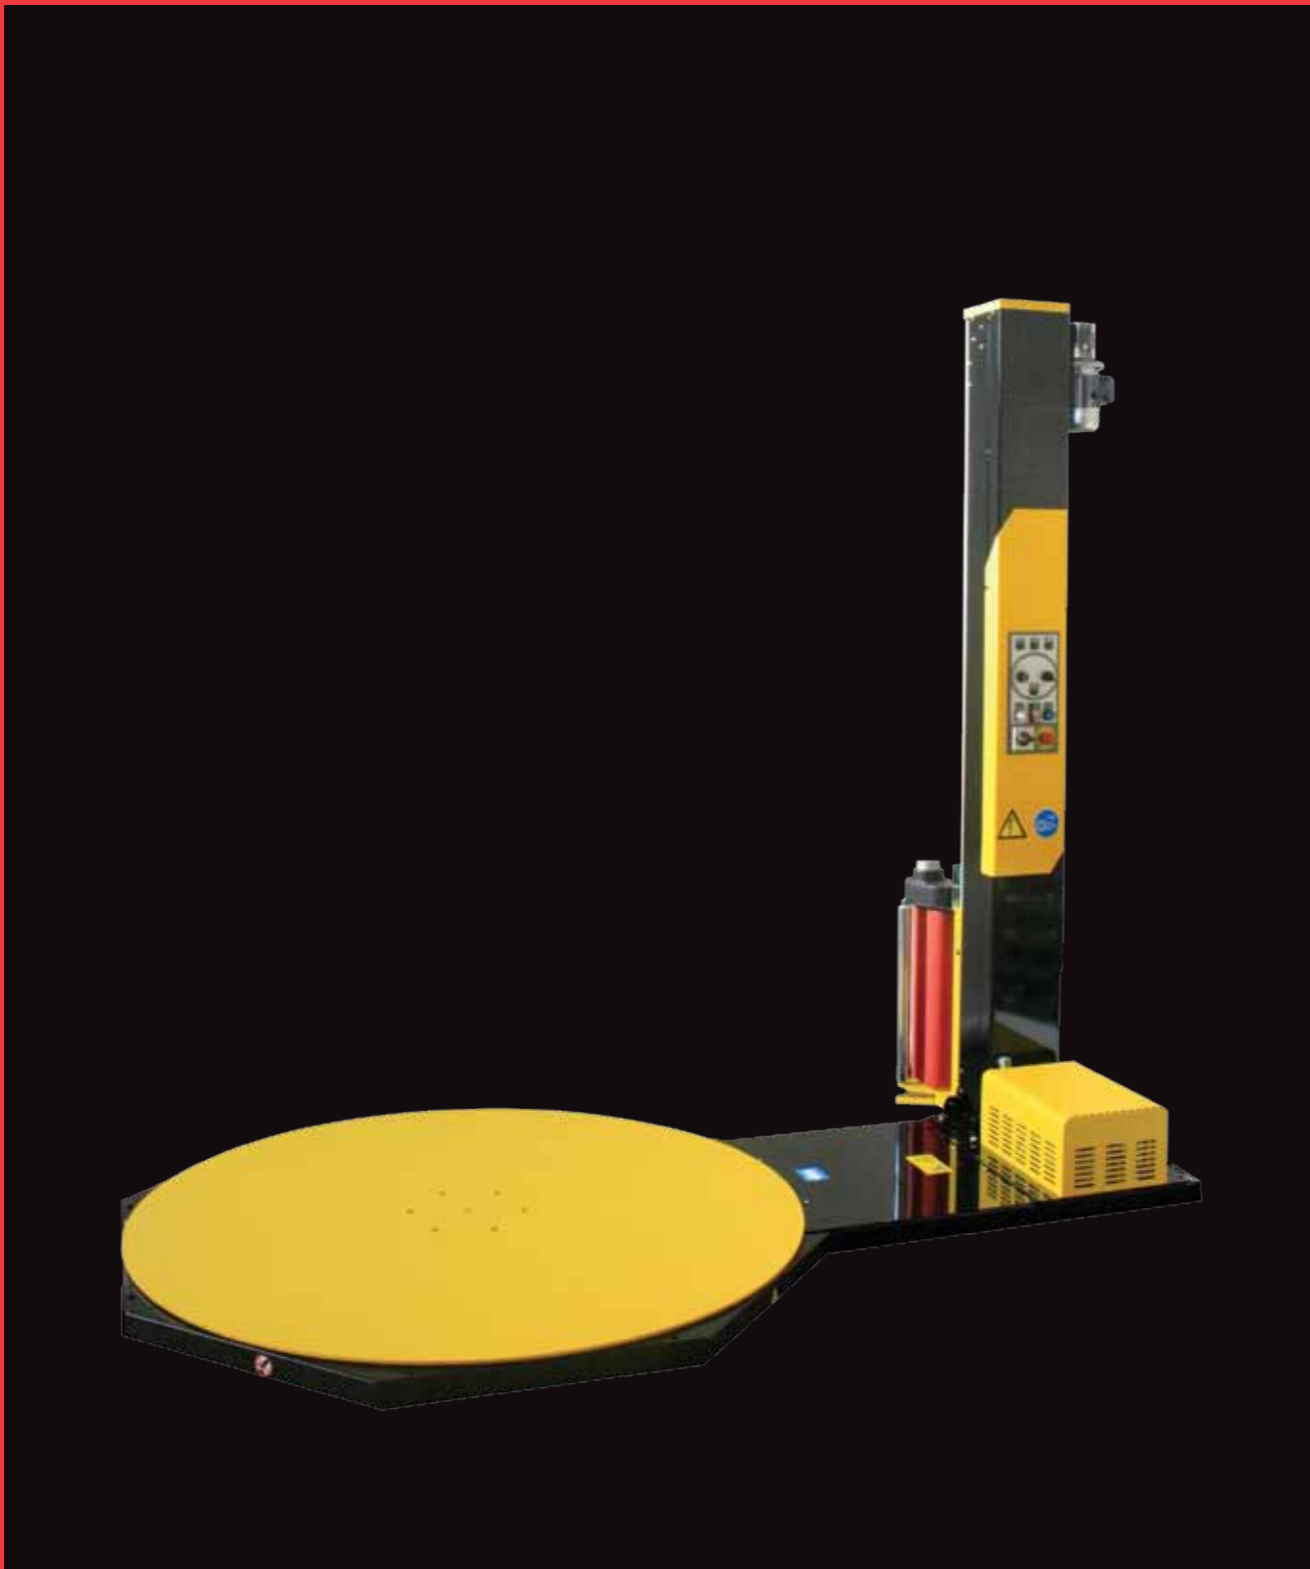

F0 Pallet Wrapper

Semi-automatic pallet wrapper with variable speed turntable.

Turntable

- 75mm low profile
- 1500mm diameter, checker plate
- Heavy duty chain and sprocket drive
- 1200kg drive capacity
- Variable speed from 6 to 13 rpm
- Soft start turntable motor
- Gear motor locks turntable in position

Power

- 240v single phase or 415v 10 amp 5 pin standard

Film Carriage

- Mechanical break system
- Single automatic wrap cycle
- Easy load film system
- Max pallet height 2100mm
- Auto pallet height sensor, adjustable for clear or black film